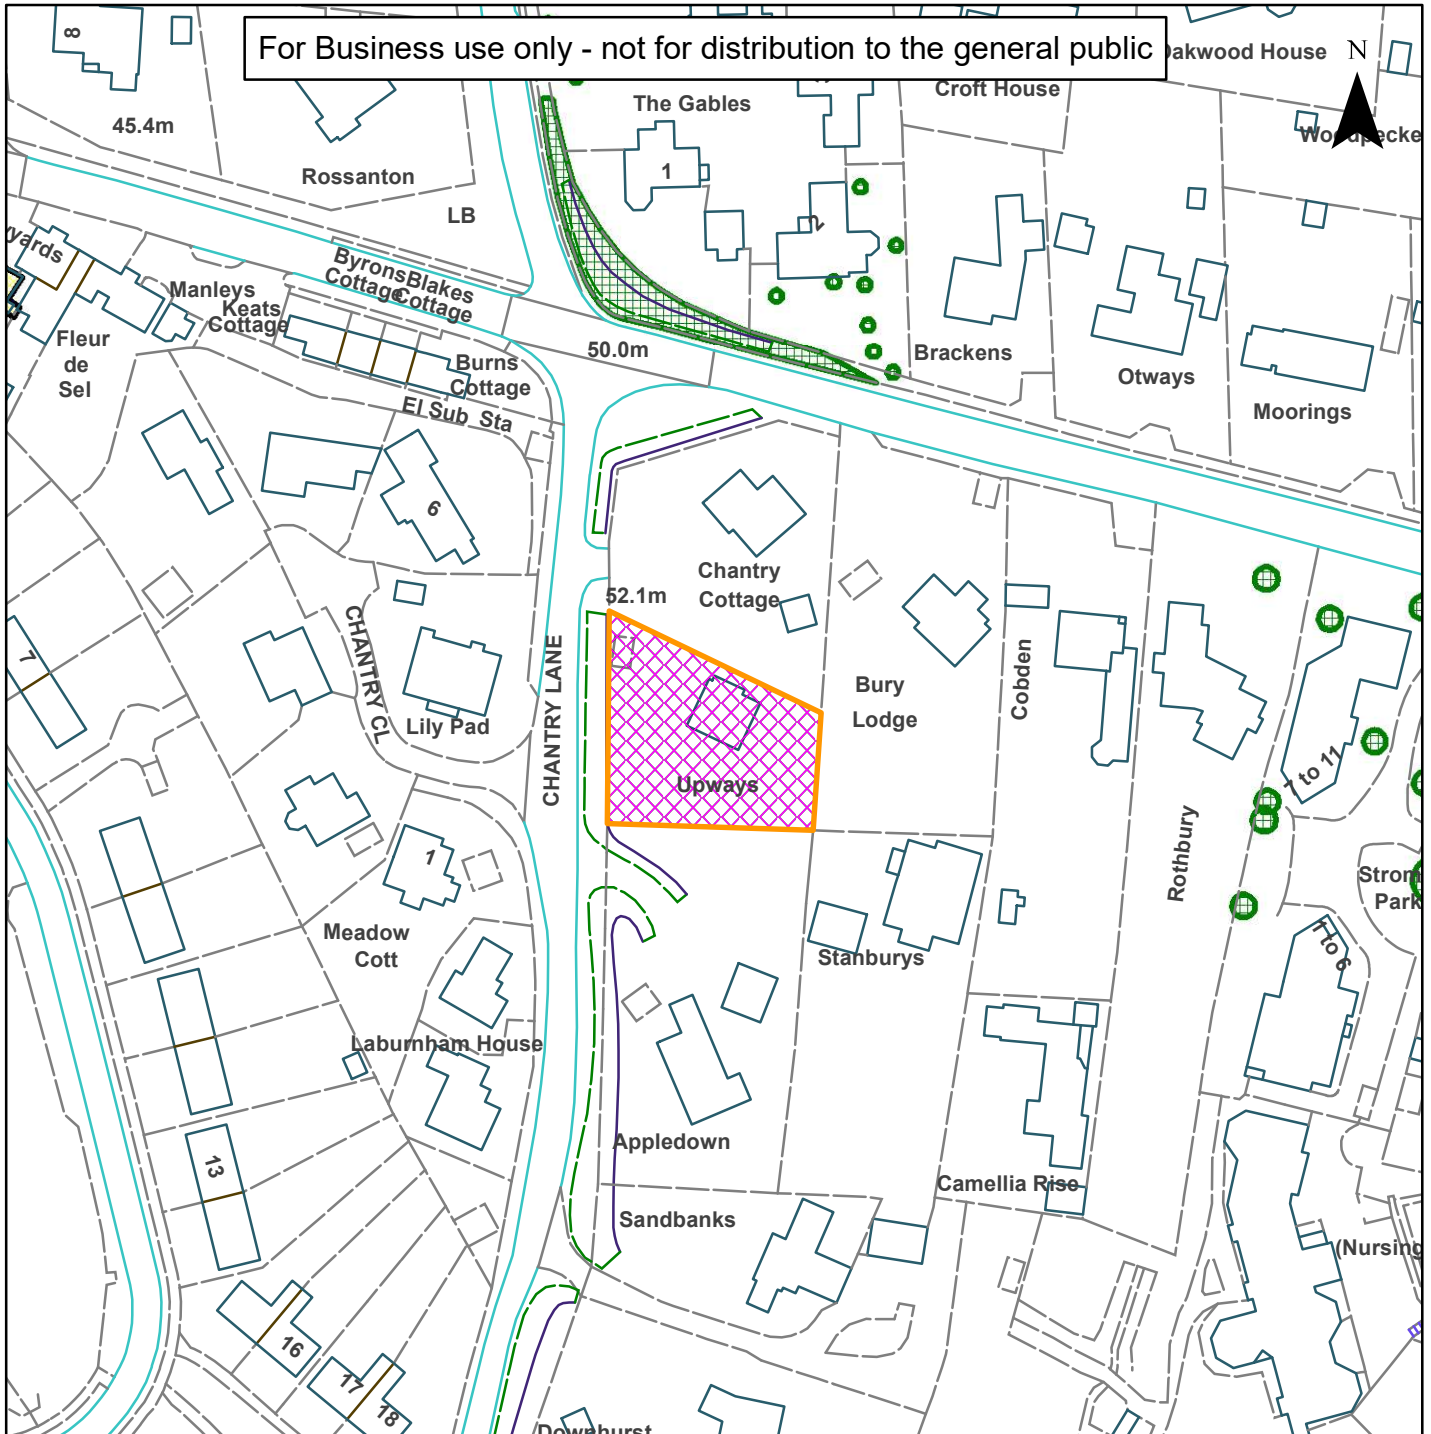

# 07) DC/21/1092

# Horsham District Council

Upways, Chantry Lane, Storrington, Pulborough, West Sussex, RH20 4BU

For Business use only - not for distribution to the general public

**Scale:** 1:1,250

Reproduced by permission of Ordnance Survey map on behalf of HMSO. © Crown copyright and database rights (2019). Ordnance Survey Licence.100023865